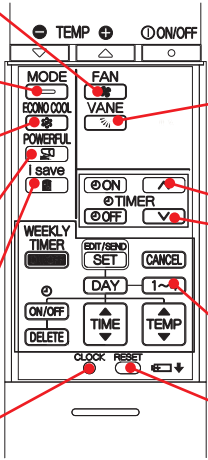

Réglage de l'horloge

Orientation des volets

Réglage de l'heure  
Touche avance  
Touche retour

Programmation hebdomadaire

Réinitialisation

MSZ-SF / MSZ-EF / MSZ-GF

Signal transmitting section

Operation mode

Operation display section

Fan speed mode

Weekly timer

Reduce the temperature

Raise the temperature

Operates/Stop (ON/OFF) button

Indication of remote controller model is on back

-  Froid
-  Déshu.
-  Ventil
-  Auto
-  Chaud
-  Auto Froid
-  Auto Chaud

Opening casing

Fan speed control button

Operation select button

ECONO COOL button

POWERFUL button

I save button

CLOCK SET button

VANE CONTROL button

TIME, TIMER set button  
FORWARD button  
BACKWARD button

WEEKLY TIMER set button

RESET button